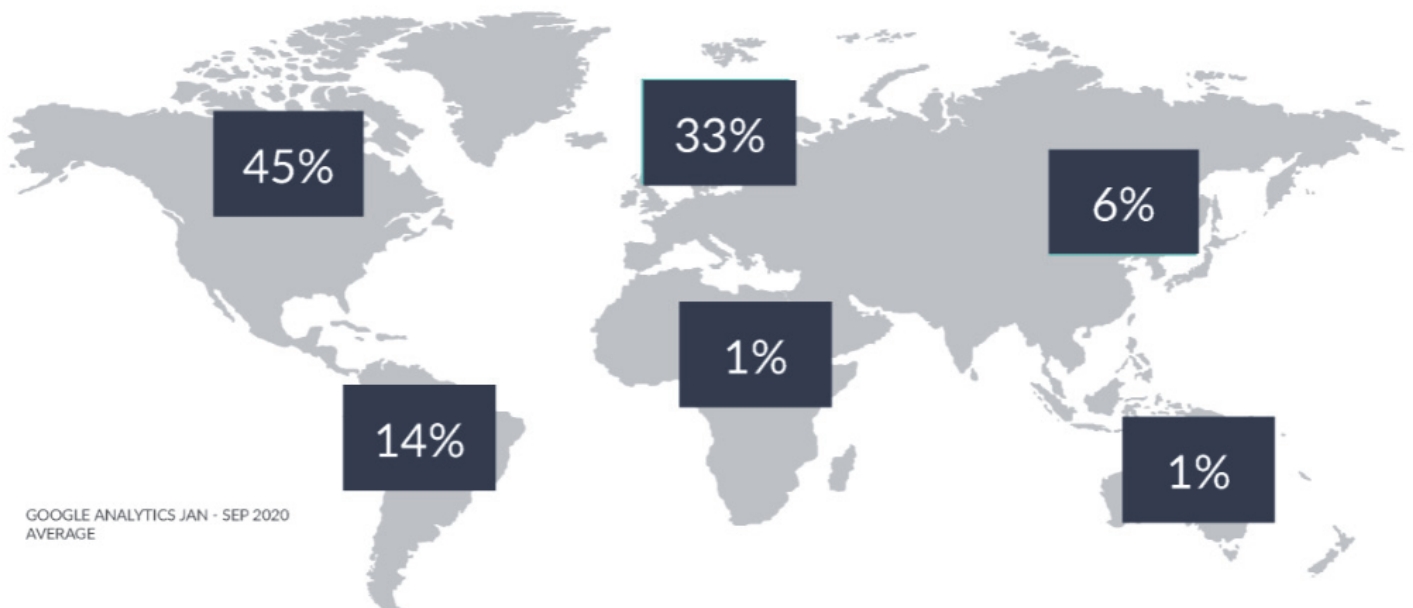

24/7 Targeted Access to Port and Logistics Professionals

With an average monthly footprint of over 85,000 users, MaritimeProfessional.com brings readers the global port and logistics markets through websites, e-news & digital magazines. Serving a global audience of influential leaders and stakeholders- we provide critical business insight and unparalleled access to the industry's most insightful news.

Web Stats

85,197

Average Monthly Unique Visitors

151,918

Average Monthly Page Views

35,358

Average Monthly E-News Subscribers

Global Port and Logistics Audience

GOOGLE ANALYTICS JAN - SEP 2020
AVERAGE